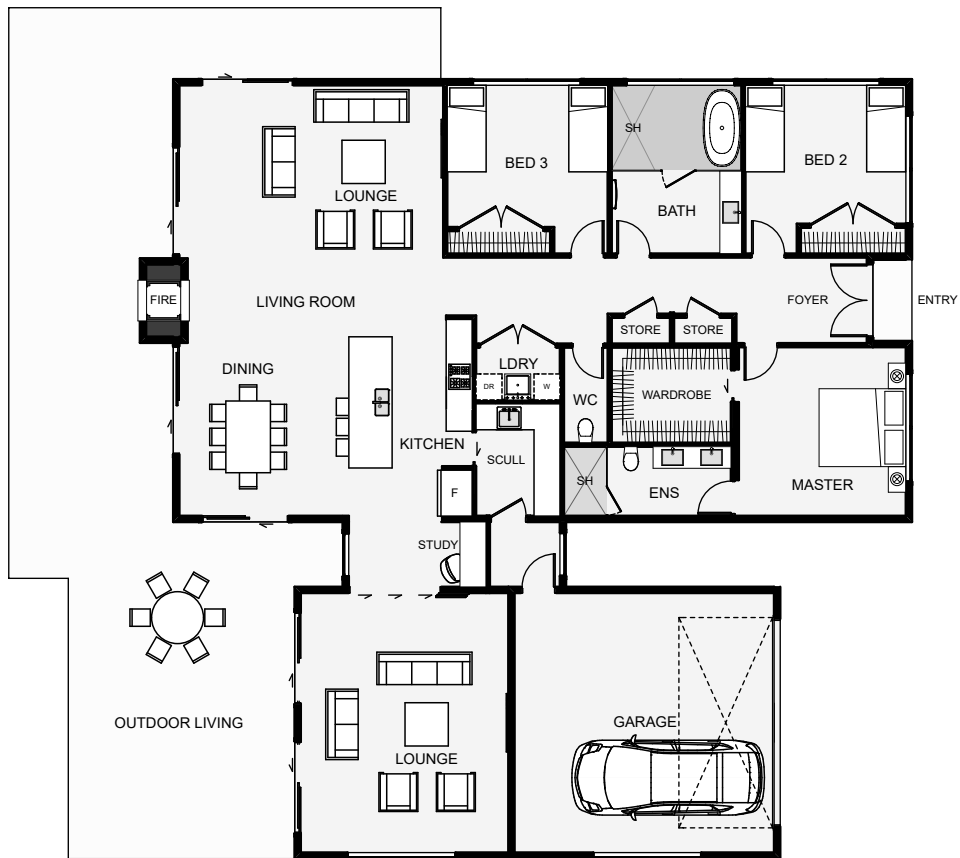

Fancy a beautiful classic weatherboard home built new with all the timeless finishings? With a modern layout, high ceilings and overhead windows allowing plenty of natural light to spread throughout all living areas, this home offers more than the older classics. Grocery shopping is even a breeze - straight from the car and into the scullery. Other features are the double separate living, modern bathroom, large bedrooms, study nook and an outdoor fire option.

Floor Area: 252m²

 2
  3
  2
  17.8m
  18.0m

Contact us:

Kim Turner 021 890 511
 kim@yourhomenz.co.nz
 www.yourhomenz.co.nz

BUILT IN
 10 YEAR BUILDERS
 GUARANTEE

YOUR HOME
 NZ LTD